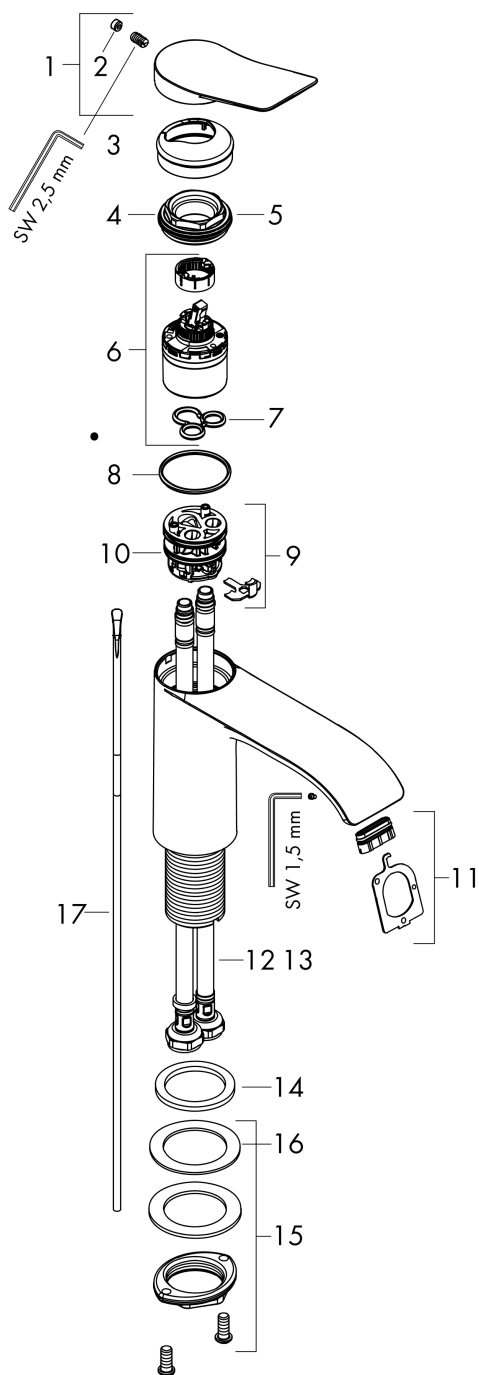

### Scale drawing

### Flowchart

**Vivenis**  
**Single lever basin mixer 250 for washbowls with pop-up waste set**  
 Surfaces: **Matt Black**    Article Number: **75040670**

### Exploded Drawing

Year of production: >06/21

### Spare part list

Year of production: >06/21

Pos.	Description	Article Number	Price	PU
1	handle	94277670	-	1
2	screw cover	93735610	-	1
3	escutcheon	94027670	-	1
4	nut	93995000	-	1
5	O-ring 35x1,5	92114000	-	1
6	cartridge, assy	93897000	-	1
7	seal	95008000	-	1
8	O-ring 35x2	92604000	-	1
9	adapter for cartridge	98750000	-	1
10	O-Ring 30x2	98186000	-	1
11	spray former	94275000	-	1
12	connection hose 600 mm M8x0,75 G3/8	96556000	-	1
13	O-ring 6,6x1,6	93019000	-	1
14	flat seal	98749000	-	1
15	fixing set (Ø 32)	13961000	-	1
16	lever collar	97548000	-	1
17	pull rod	96657000	-	1
a	pop up waste	94139670	-	1
b	fixation extension 35 mm	13898000	-	1