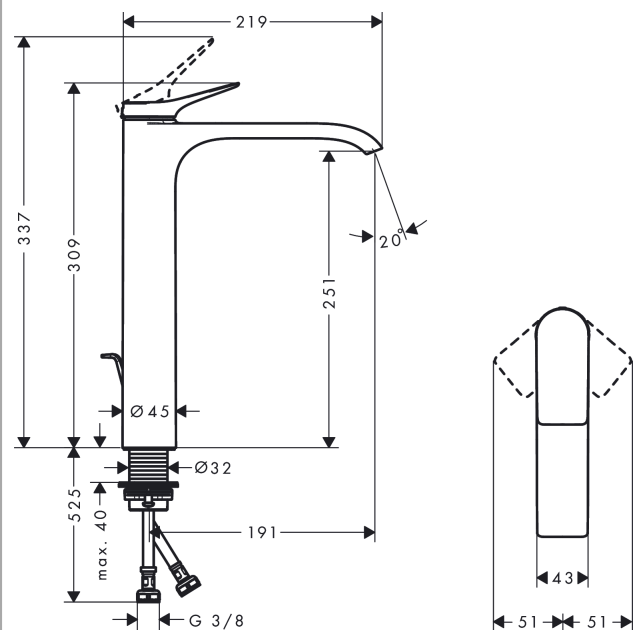

#### product features

- consists of: single lever basin mixer, waste set
- ComfortZone 250
- projection 191 mm
- spray type: WaterfallStream
- maximum flow rate at 3 bar: 5 l/min
- ceramic cartridge
- temperature limitation adjustable
- suitable for continuous flow water heaters
- pop-up waste set G 1¼
- material waste set: metal
- connection type: G ¾ connections
- connection dimension: DN15

### Product image

### Scale drawing